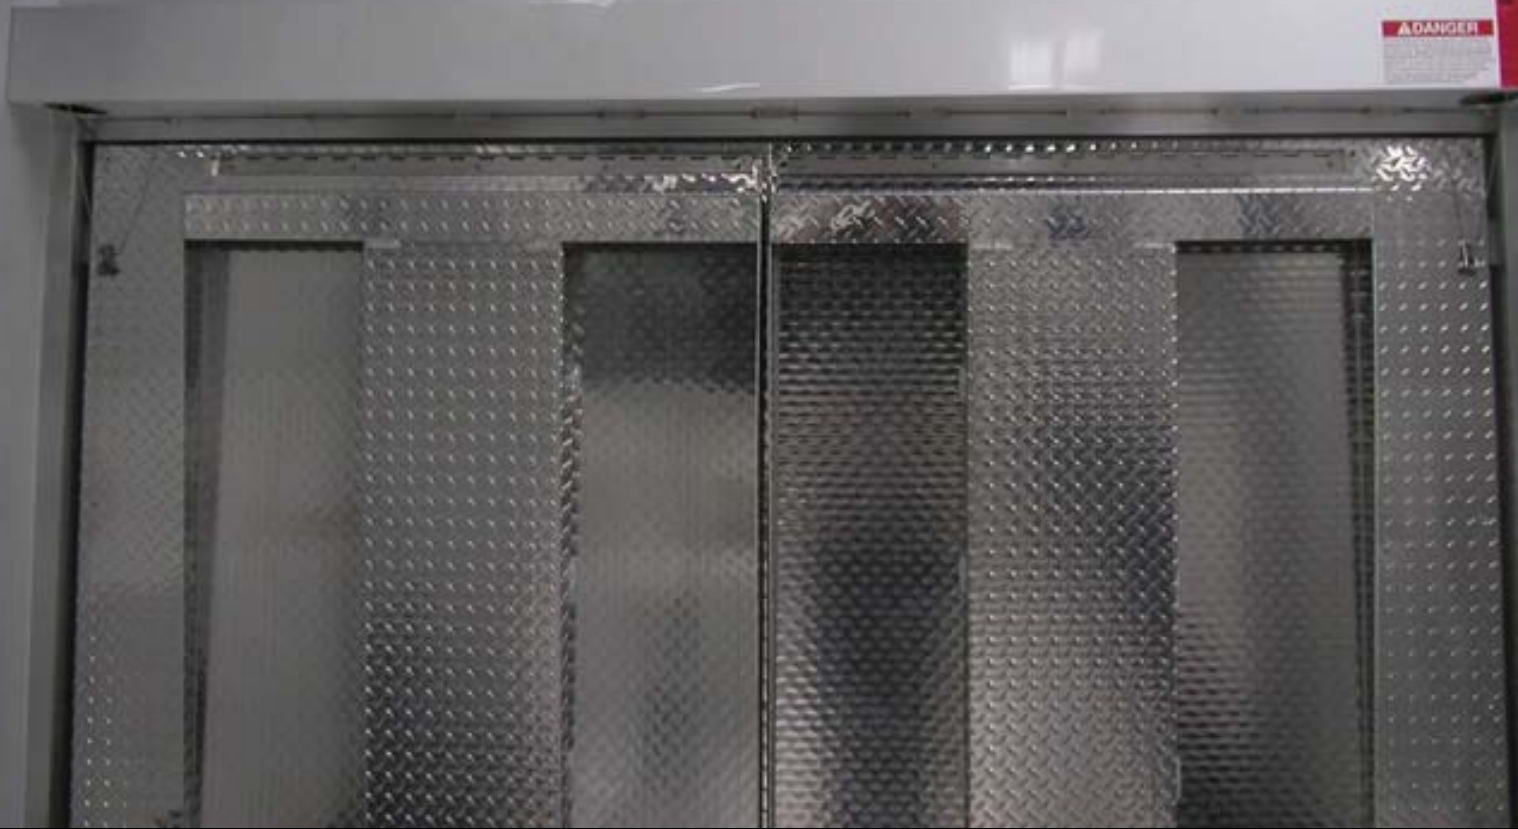

A large, rectangular, stainless steel lift platform is positioned inside a metal enclosure. The platform is the central focus, extending from the foreground towards the back. It has two square mounting brackets on its top surface. The enclosure walls are made of metal panels, some with perforated sections. On the right side, there is a control panel with a handle. The floor in the foreground is also made of metal and has two circular holes. The lighting is bright, creating reflections on the metal surfaces.

**DANGER: DO NOT WALK, SIT OR STAND UNDER LIFT
UNLESS LIFT UNIT HAS BEEN SECURED BY SAFETY PINS !**

DANGER

CH CAMPBELL
HAUSFELD