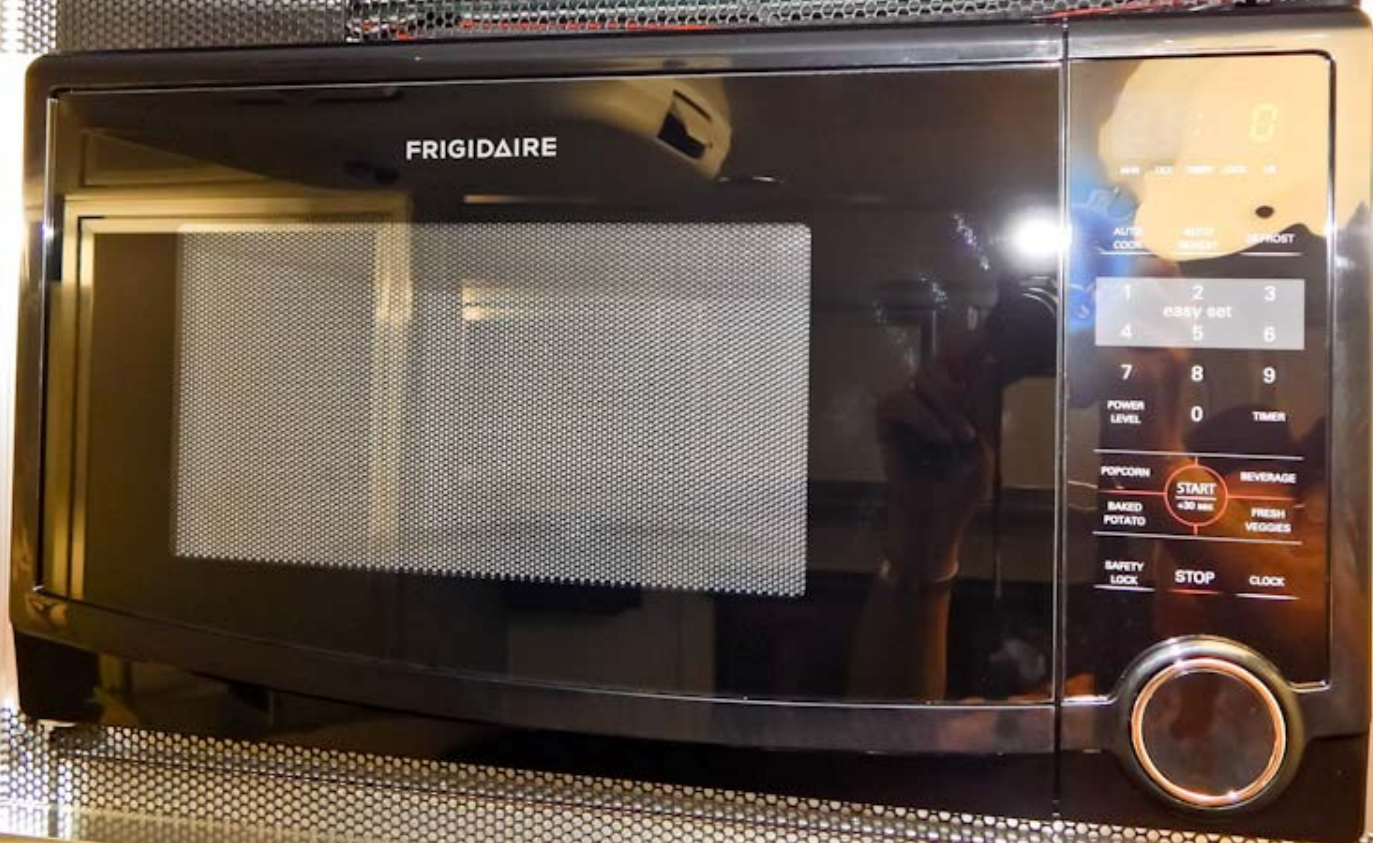

FRIGIDAIRE

0

AUTO COOK AUTO REHEAT DEFROST

1 2 3
easy set
4 5 6

7 8 9
POWER LEVEL 0 TIMER

POPCORN BAKED POTATO
START +30 sec REVERAGE FRESH VEGGIES

SAFETY LOCK STOP CLOCK