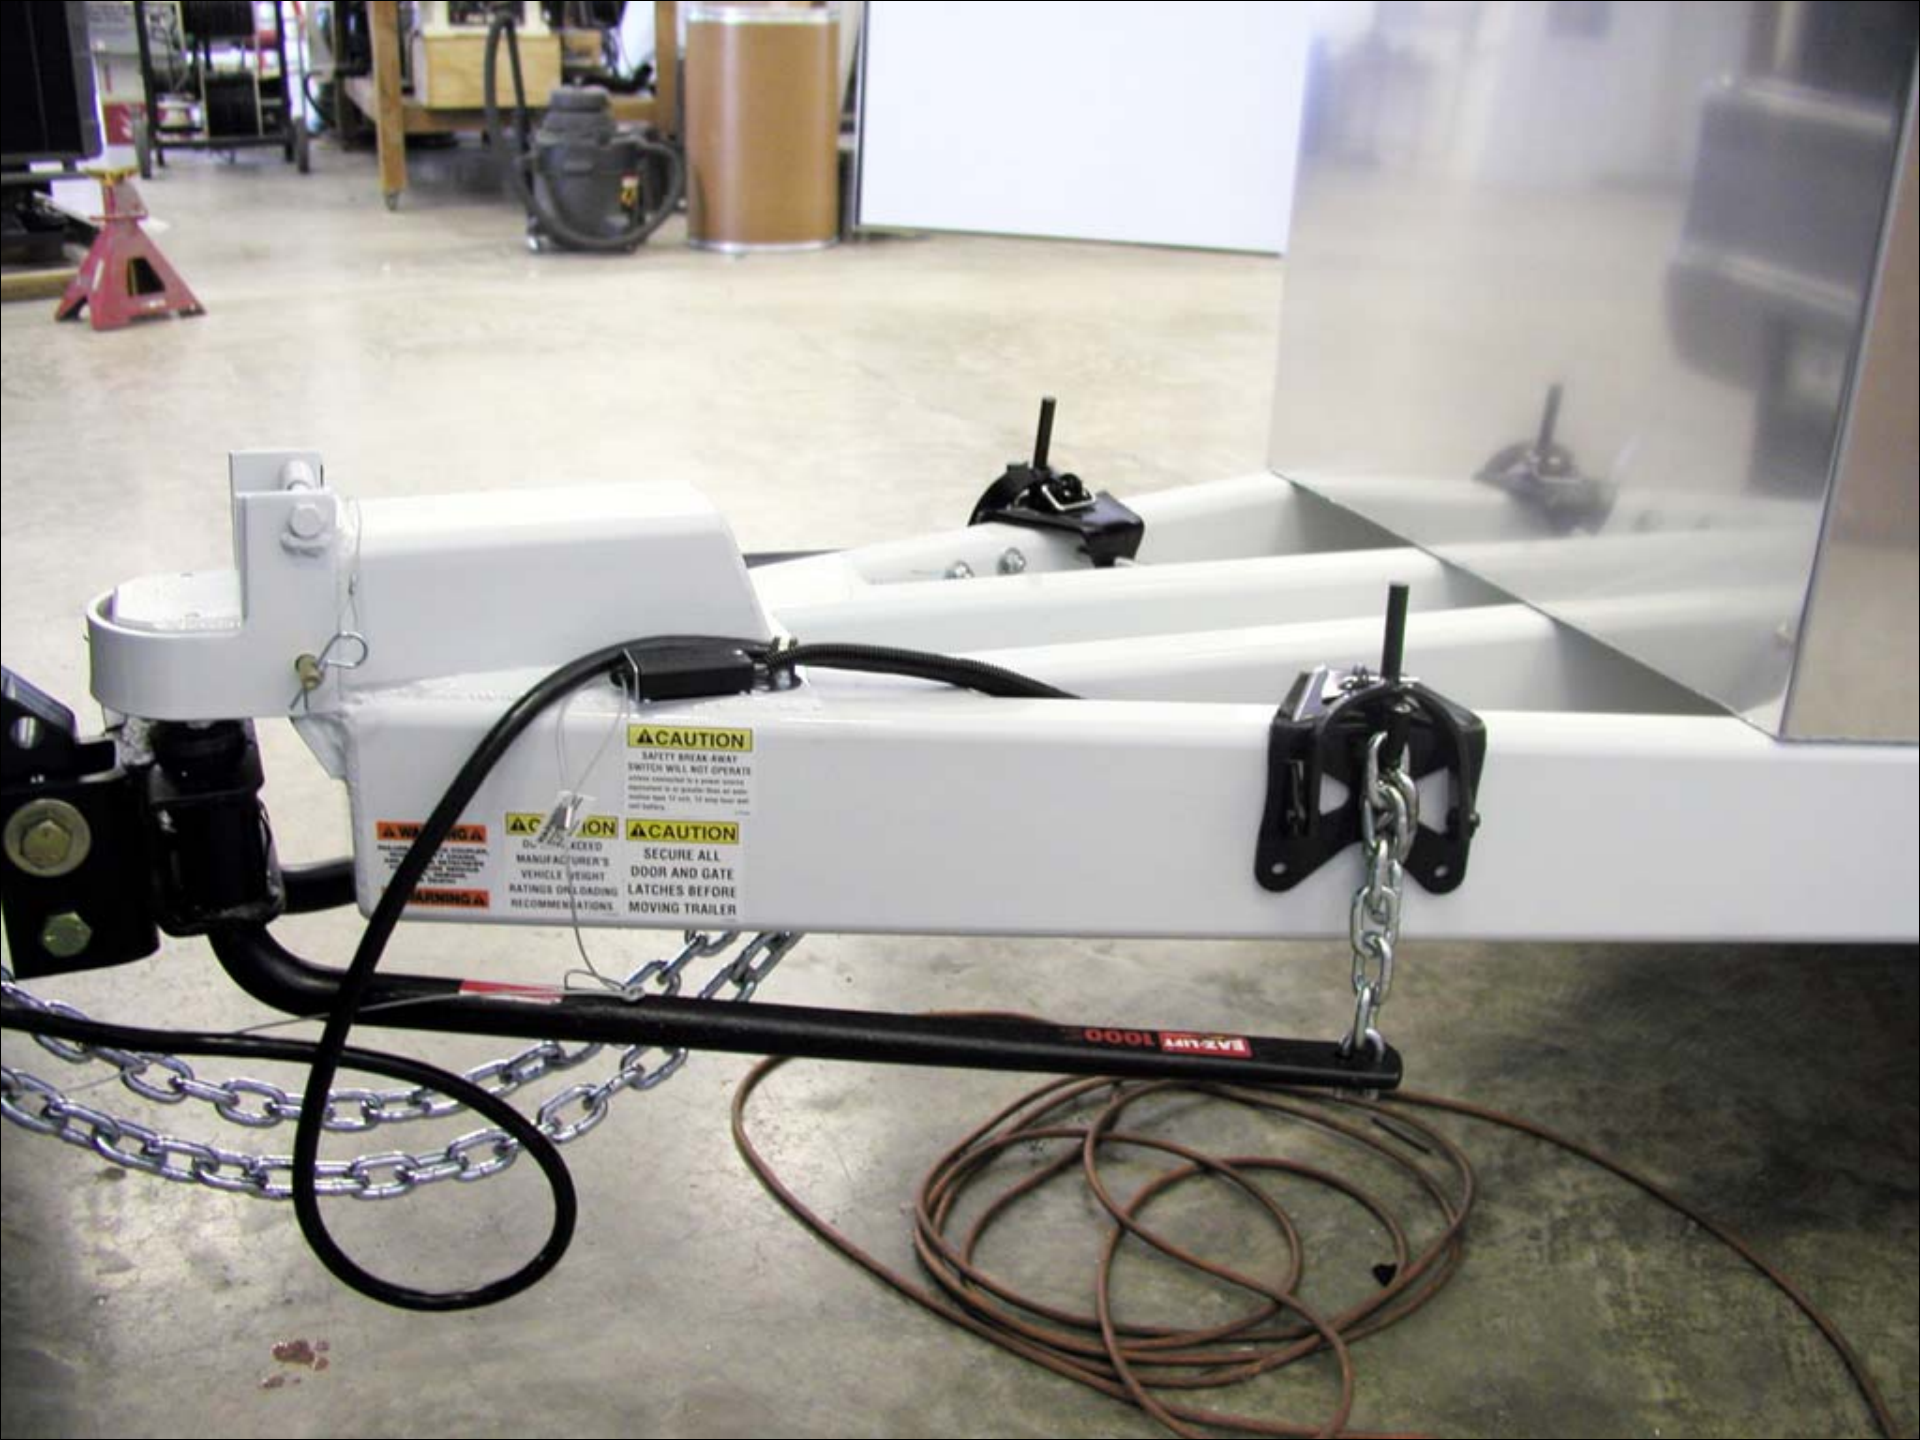

CAUTION

CAUTION
SECURE ALL DOOR AND GATE LATCHES BEFORE MOVING TRAILER

E-ZURE 1000