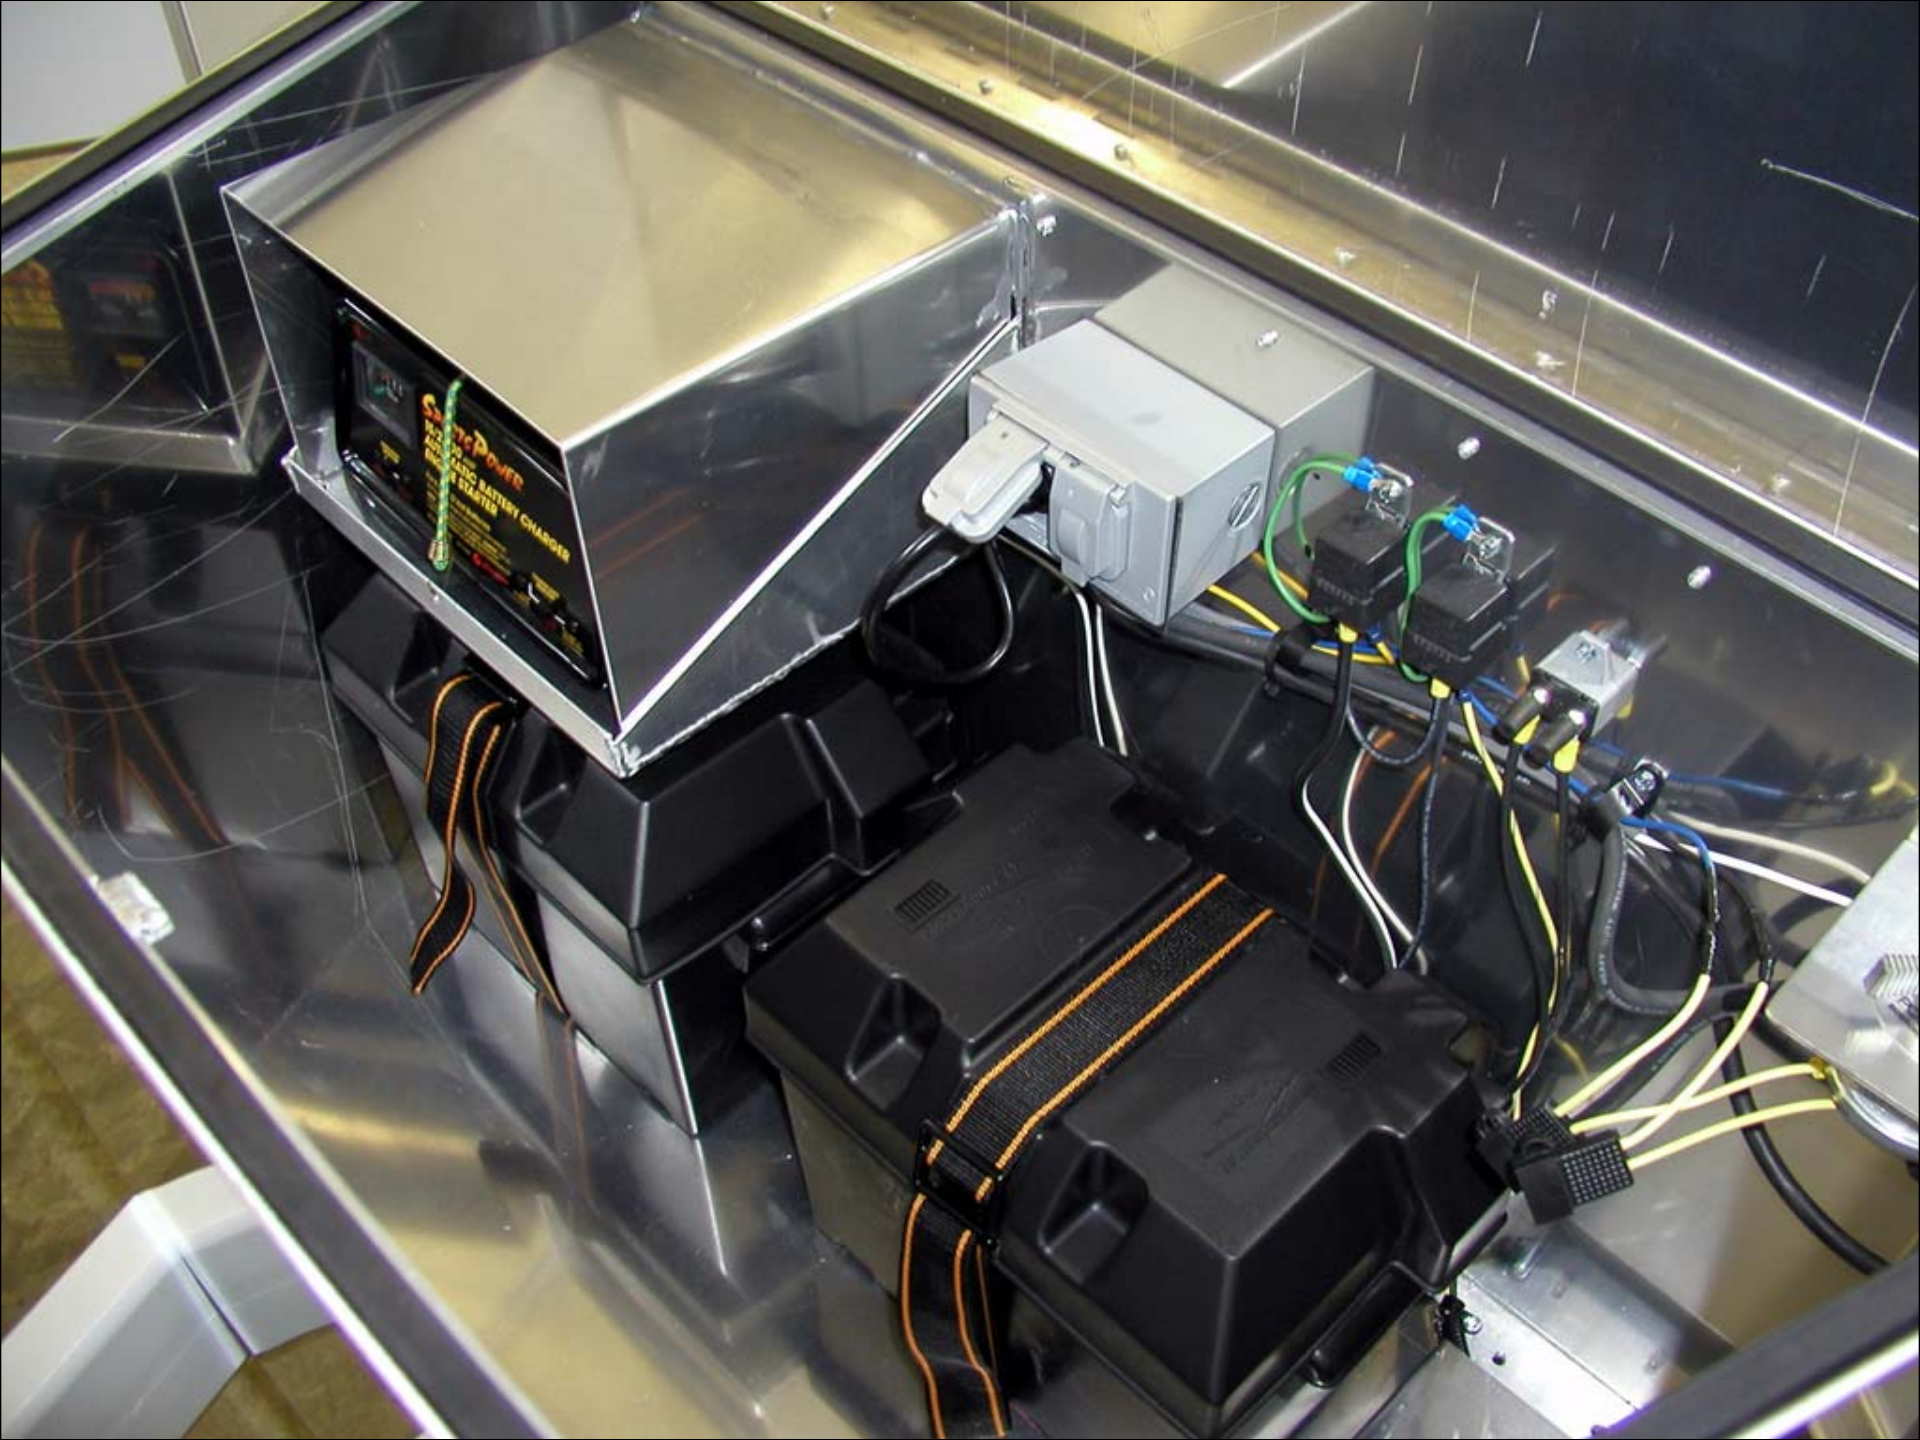

www.tande-racetrailers.com

The Trailer King
TE ENT
PonyHaulers

CAUTION

SAFETY BREAK AWAY SWITCH WILL NOT OPERATE unless connected to a power source restricted to a grade that is below normal sea level. Do not use on wet surfaces.